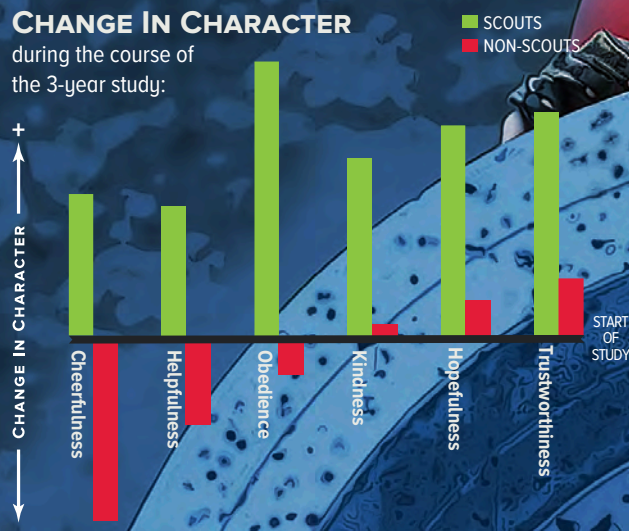

The official registration and financial info of the PA Dutch Council, BSA may be obtained from the PA Dept of State by calling toll free in PA (800) 732-0999. Registration does not imply endorsement.

Prepared. For Life.™

Pennsylvania Dutch Council

Boy Scouts of America

630 Janet Avenue, Suite B-114 | Lancaster, PA 17601